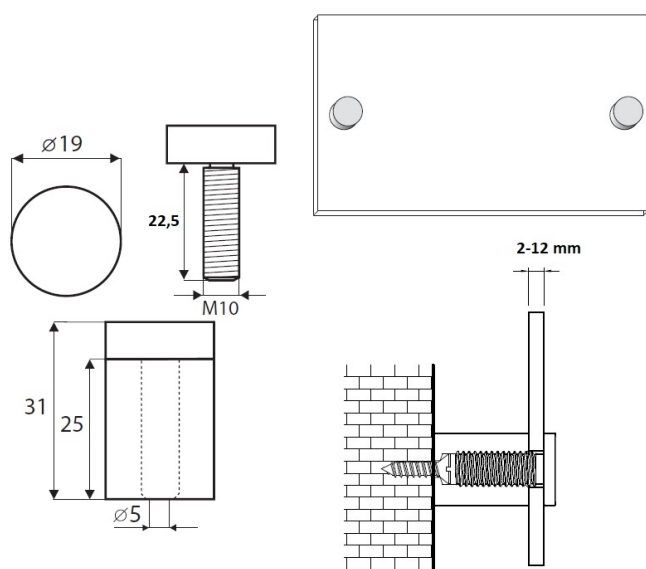

PRODUCT SHEET

Description:

Sign Board Screw $\varnothing 19 \times 25$ mm, Alu, Blue, M10, W/2 Transparent Washers

Item number:

22.11.132-0

Units	Box	Carton	HS Code	Barcode
Pcs.	60	360	8302490099	 5704866084260